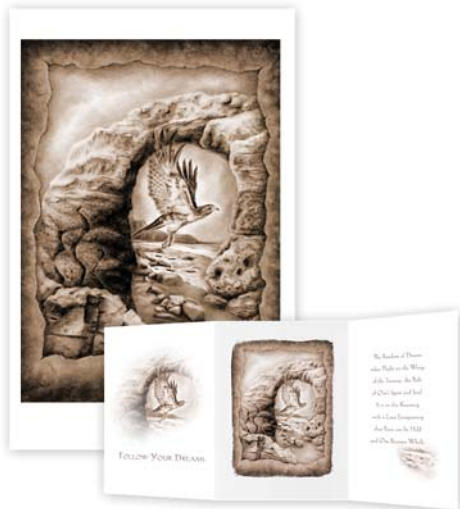

Winter Wolf

AVAILABLE AS:
PRINT: 5x7, 8x10
BOOKMARK: 2.5x 8

Ruby

AVAILABLE AS:
PRINT: 5x7, 8x10
BOOKMARK: 2.5x 8

Freedom Flight

AVAILABLE AS:
PRINT: 5x7, 8x10
GREETING CARD: 5x7

The Cleanse

AVAILABLE AS:
PRINT: 5x7, 8x10, 11x14

www.innerworldillustration.com

p./f. 860-429-7375 • 24 Ruby Road • Willington, CT 06279

Leanne Peters
~ ANIMAL GUIDES COLLECTION ~
(Cont'd)

Blessed Mother

AVAILABLE AS:
PRINT: 5x7, 8x10, 11x14
GREETING CARD: 5x7