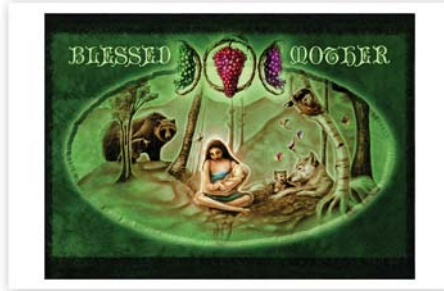

Blessed Mother (with triple moon symbol)

AVAILABLE AS: PRINT: 5x7, 8x10, 11x14

Crow Spirit

AVAILABLE AS:
PRINT: 5x7, 8x10

Pandora's Box

AVAILABLE AS:
PRINT: 5x7, 8x10

Moon Dance

AVAILABLE AS:
PRINT: 5x7, 8x10, 11x14